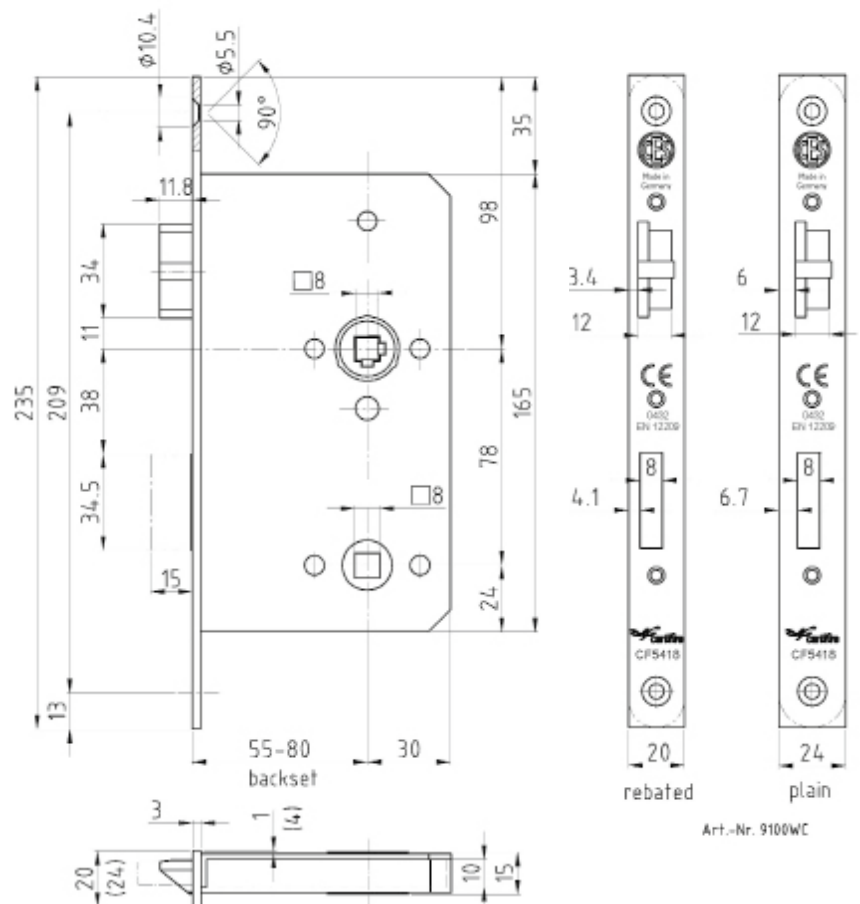

Art.-Nr. 9100WC