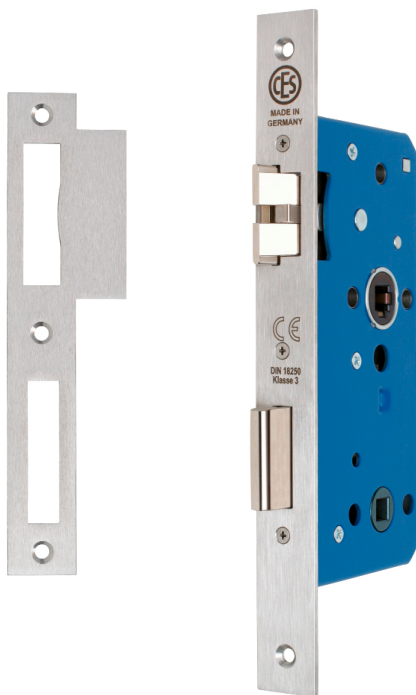

9100WC

Mortice Bathroom-Lock for single-leaf fire-rated doors Premium Class

Features

Handed (left hand / right hand to be specified)
Centre distance 78 mm, backset 55 mm (60, 65, 70 and 80 mm)
Bushed TENAX clamp follower 8 mm, sintered steel
Bathroom follower 8 mm, sintered steel
Forend 24 (20) x 235 mm, flush (rebated) doors, edged or rounded, satin stainless steel, stainless steel 1.4301 (AISI 304)
Lock case galvanized and blue lacquered
Triple latchbolt sintered steel, nickel-plated
(Solid) Deadbolt steel, nickel-plated, single throw (15 mm)
Strike plate 0522, edged or rounded, satin stainless steel, non-handed
Screws included

Classification

EN 12209	3 X 8 1 0 G 0 B A 3 0
CE marked	Approved product, certificate no. 0432-CPR-00292-02
Certifire	Approved product, certificate no. CF 5418
Fire safety	Successful fire test to BS EN 1634-1 Timber door 30, 60, 90 and 120 minutes Steel door 30, 60, 90, 120 and 240 minutes

certifire is a registered trademark of EXOVA WARRINGTON

Intumescent lock pack (not included in delivery)

required	For use on 60, 90, 120 minutes timber fire doors
not required	For use on 30 minutes timber fire doors and steel fire doors

CPR Declaration of Performance available for download on www.ces.eu/en

Subject to changes without notice. V06.09.2017

Article number
0522

Article number
9100WC